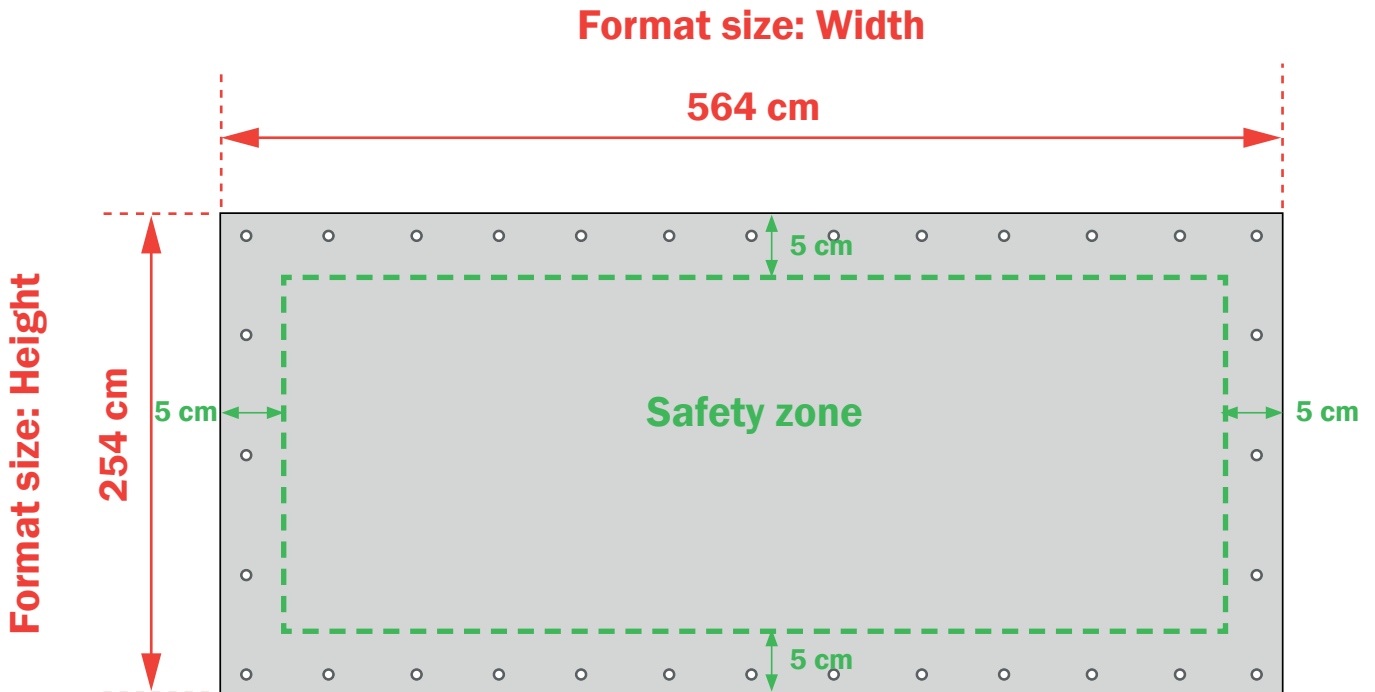

Container Frame / Type CF001

Background images or background colours should be extended to the edges of the canvas (entire width + height)
We recommend to use the print first before sewing the rings.

Specifications for submittal of print:

Size of frame W x H (Inside dimensions)	Size of print W x H (Per frame)
580 x 270 cm	564 x 254 cm Max 470 cm high

PDF (printing quality) • Without cutting indications • Transfer text in letter outlines • Scale 1:1