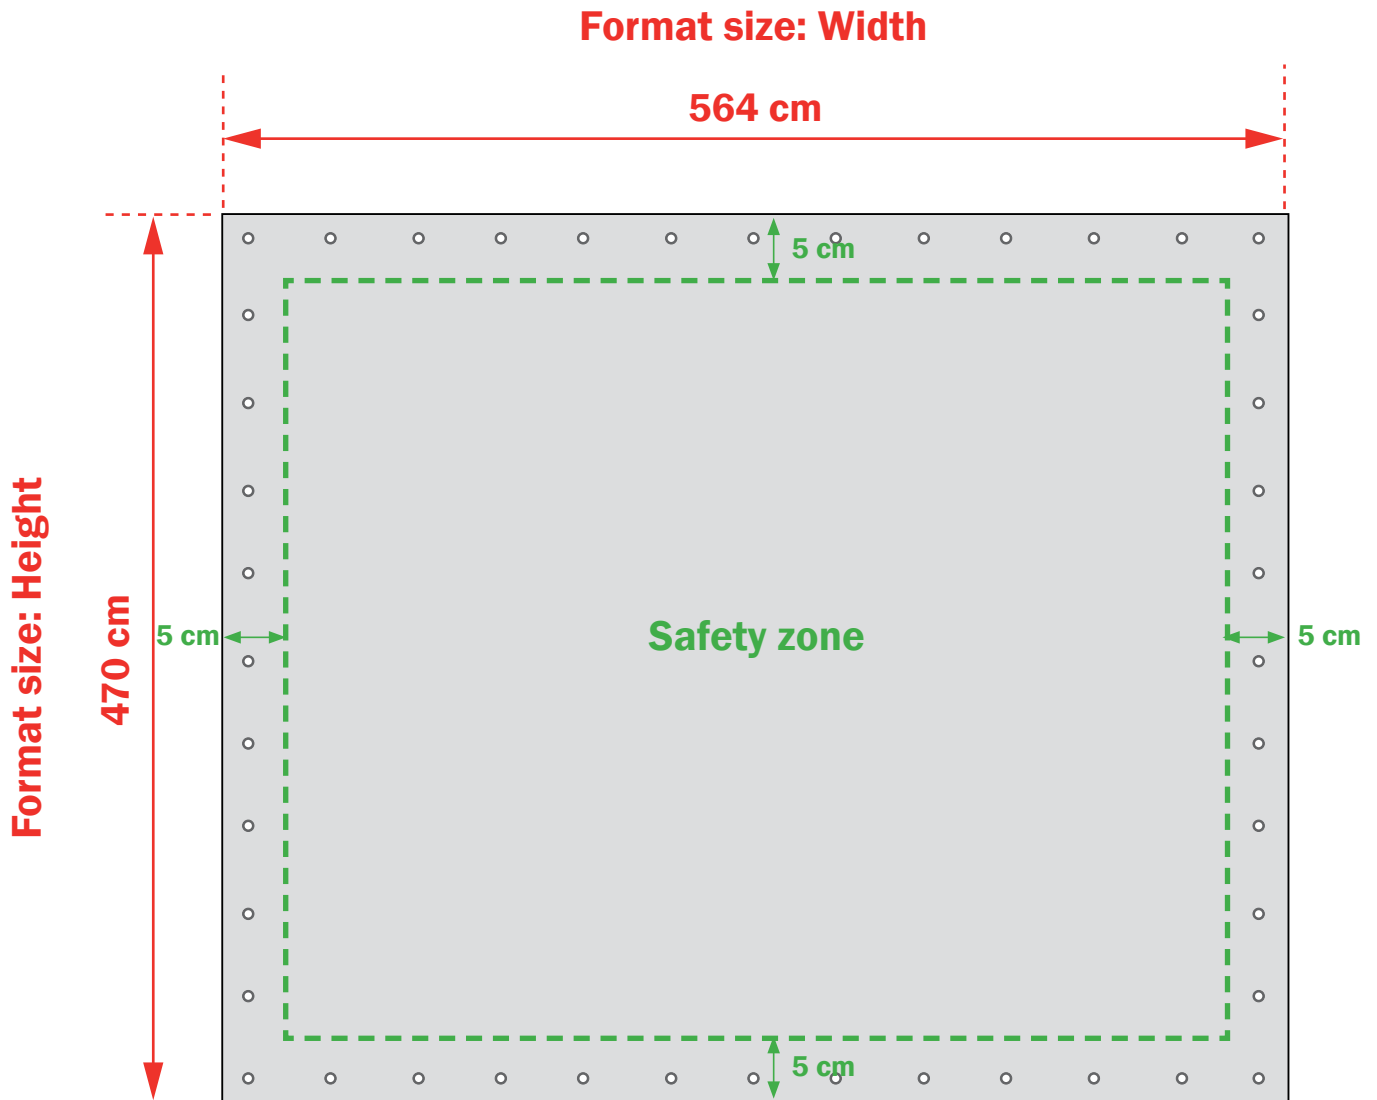

Container Frame / Type CF003

Background images or background colours should be extended to the edges of the canvas (entire width + height)
We recommend to use the print first before sewing the rings.

Specifications for submittal of print:

Size of frame W x H (Inside dimensions)	Size of print W x H (Per frame)
580 x 486 cm	564 x 470 cm

PDF (printing quality) • Without cutting indications • Transfer text in letter outlines • Scale 1:1