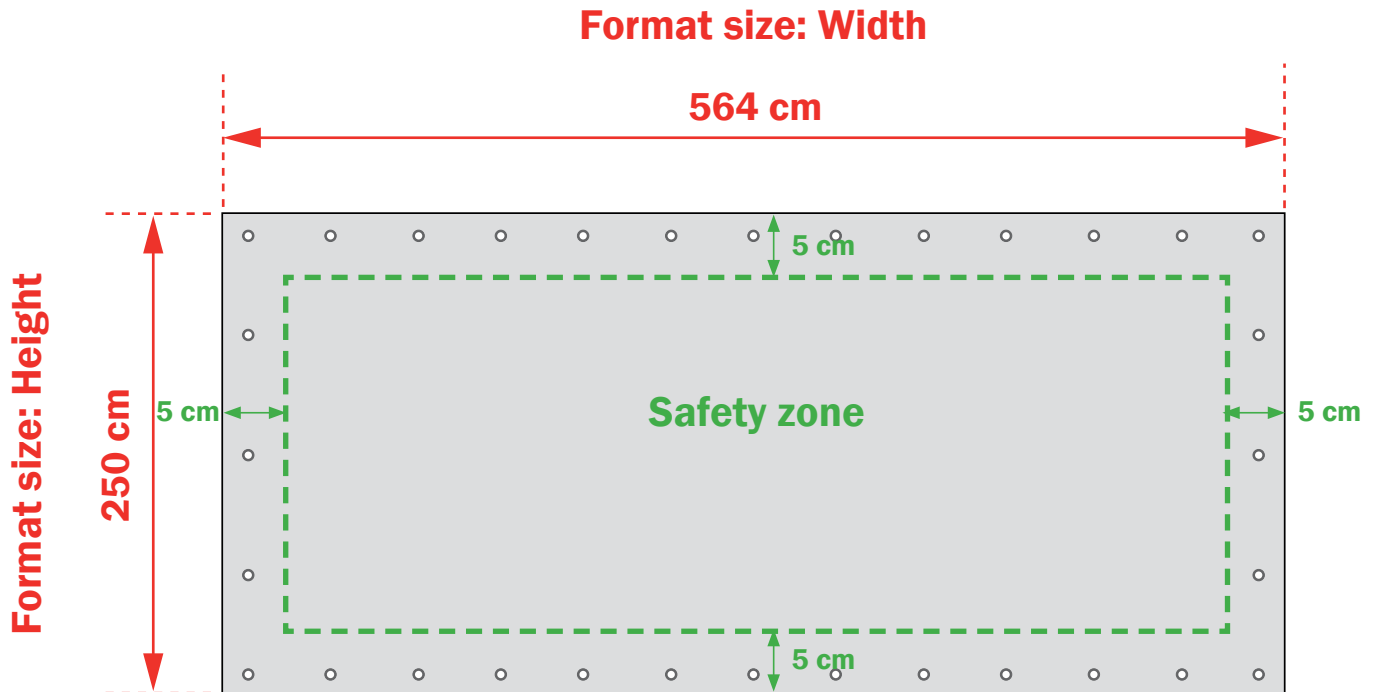

# Container Frame / Type CF004

Background images or background colours should be extended to the edges of the canvas (entire width + height)  
We recommend to use the print first before sewing the rings.

## Specifications for submittal of print:

Size of frame W x H (Inside dimensions)	Size of print W x H (Per frame)
580 x 266 cm	564 x 250 cm

PDF (printing quality) • Without cutting indications • Transfer text in letter outlines • Scale 1:1