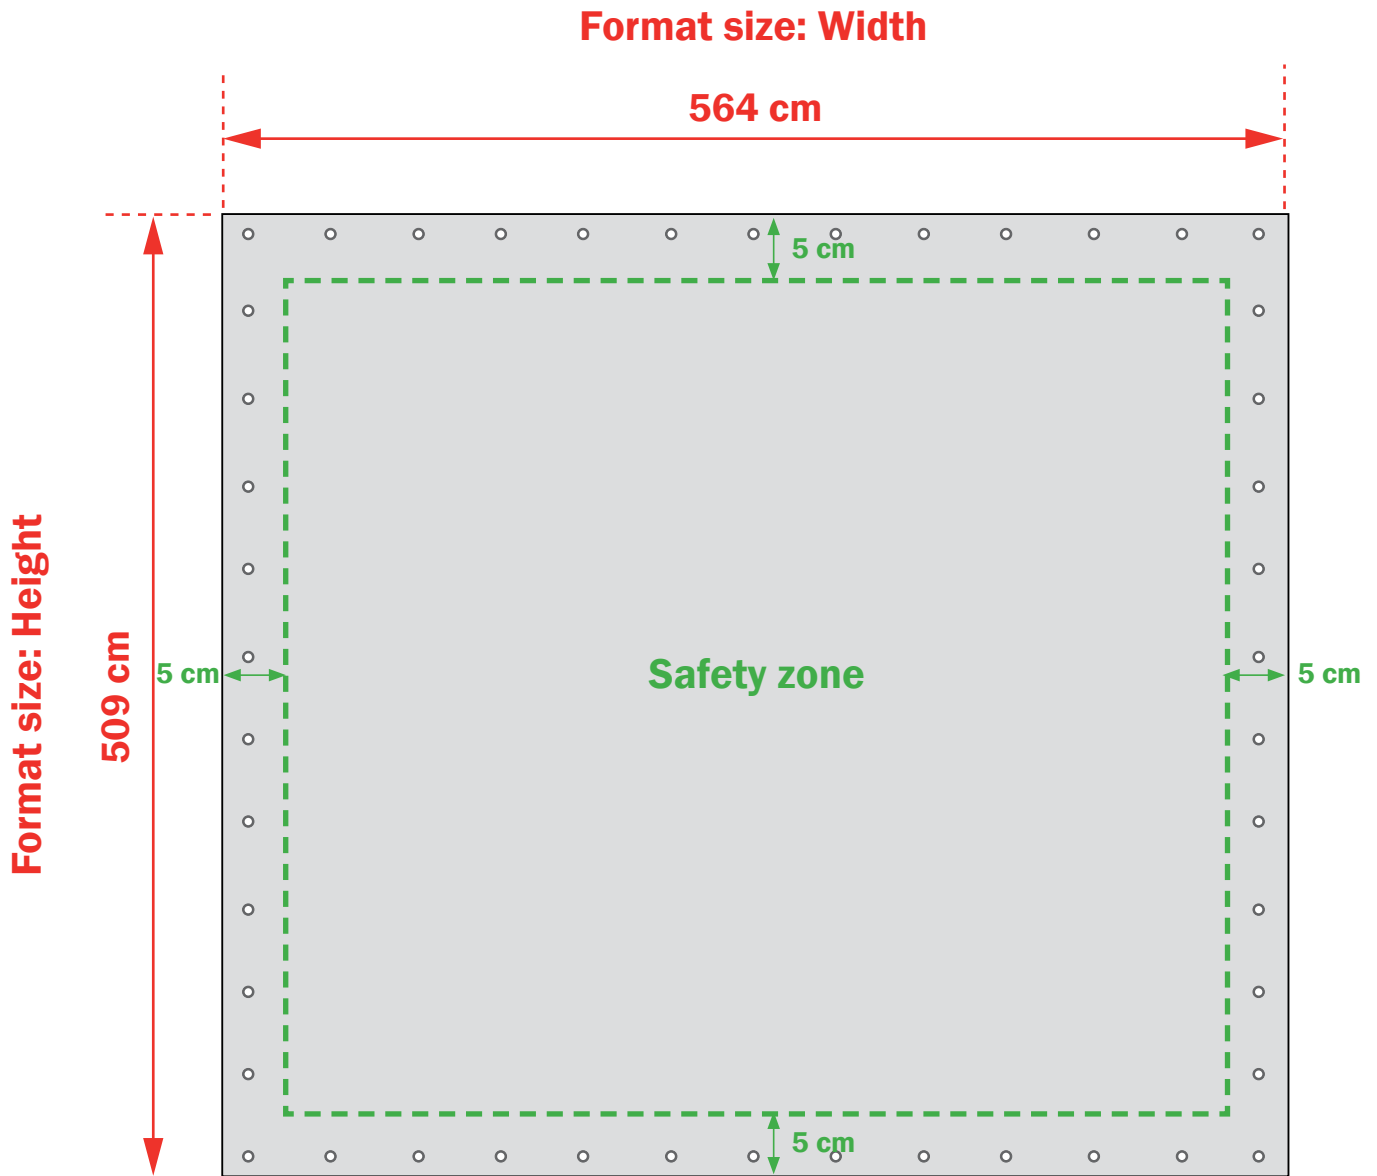

Container Frame / Type CF005

Background images or background colours should be extended to the edges of the canvas (entire width + height)
We recommend to use the print first before sewing the rings.

Specifications for submittal of print:

Size of frame W x H (Inside dimensions)	Size of print W x H (Per frame)
580 x 525 cm	564 x 509 cm

PDF (printing quality) • Without cutting indications • Transfer text in letter outlines • Scale 1:1