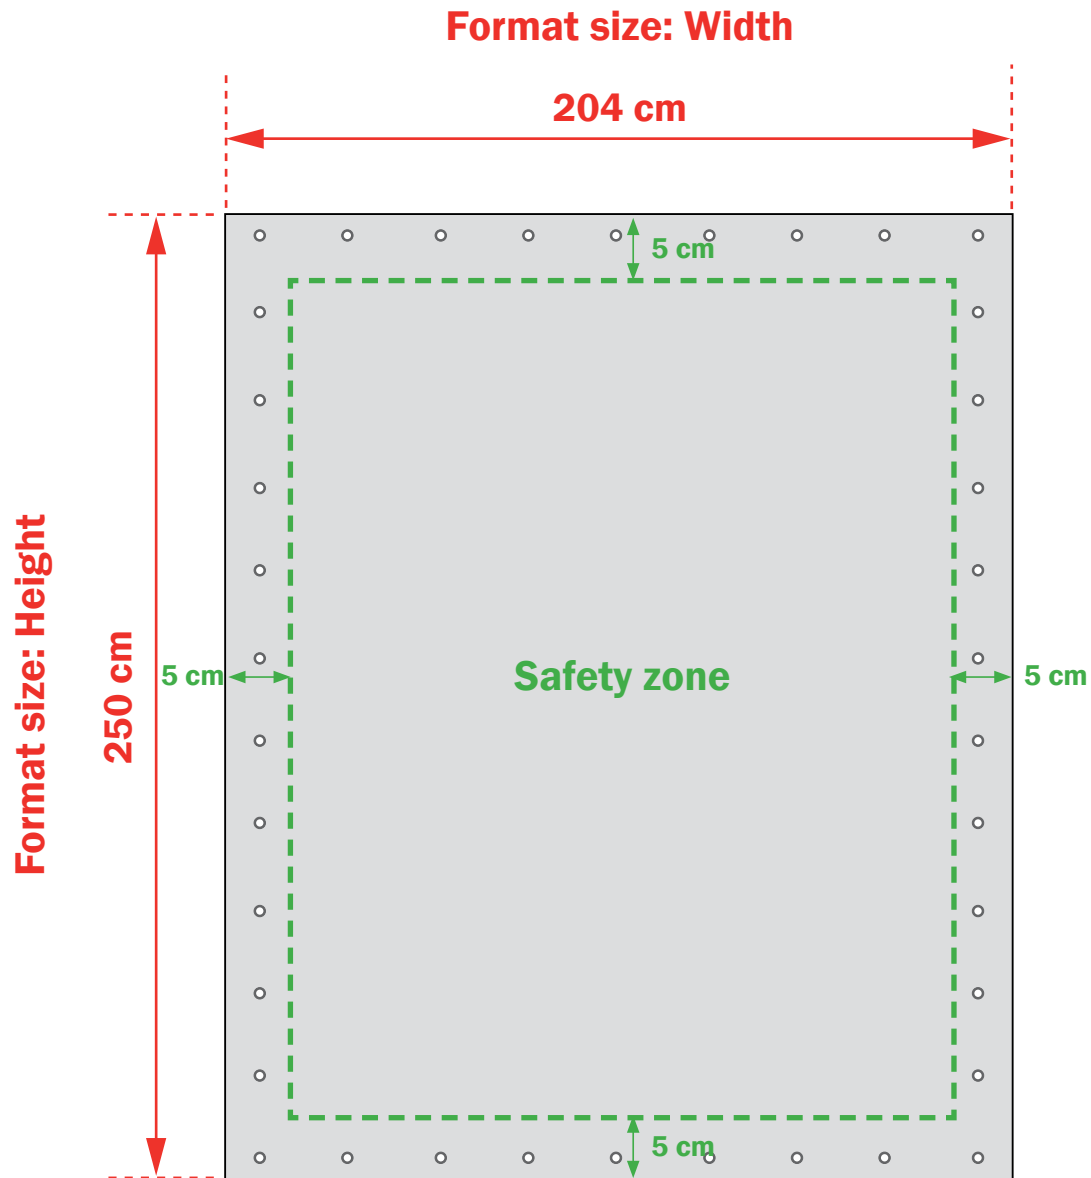

Container Frame / Type CF006

Background images or background colours should be extended to the edges of the canvas (entire width + height)
We recommend to use the print first before sewing the rings.

Specifications for submittal of print:

Size of frame W x H (Inside dimensions)	Size of print W x H (Per frame)
220 x 266 cm	204 x 250 cm

PDF (printing quality) • Without cutting indications • Transfer text in letter outlines • Scale 1:1