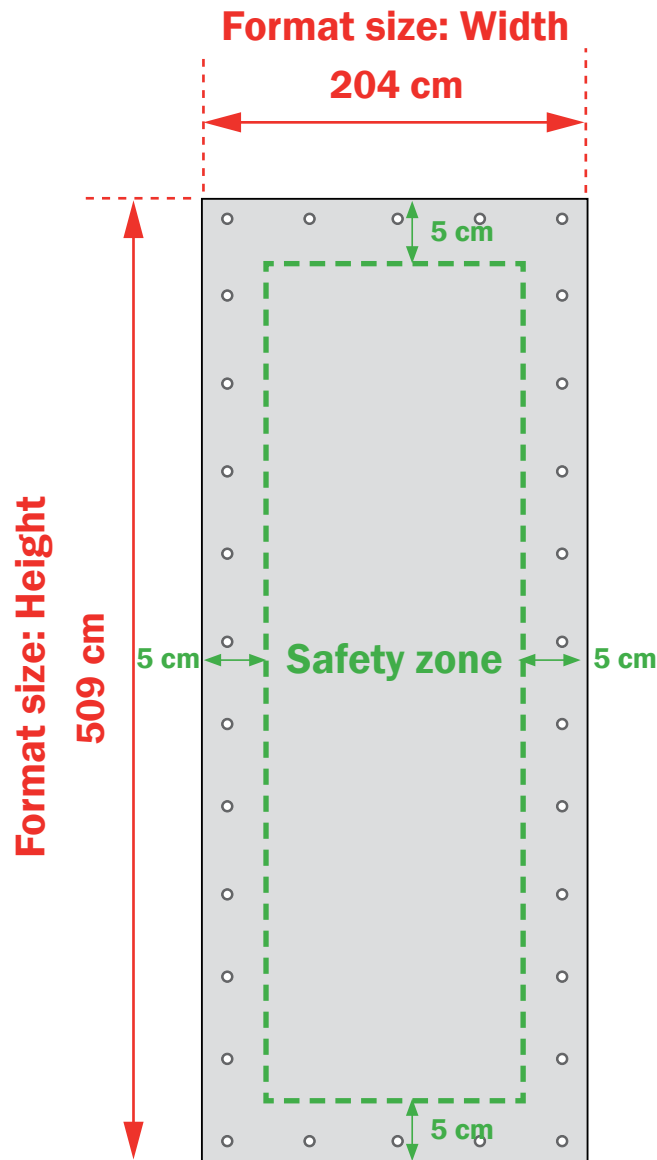

# Container Frame / Type CF007

Background images or background colours should be extended to the edges of the canvas (entire width + height)  
We recommend to use the print first before sewing the rings.

## Specifications for submittal of print:

Size of frame W x H (Inside dimensions)	Size of print W x H (Per frame)
220 x 525 cm	204 x 509 cm

PDF (printing quality) • Without cutting indications • Transfer text in letter outlines • Scale 1:1