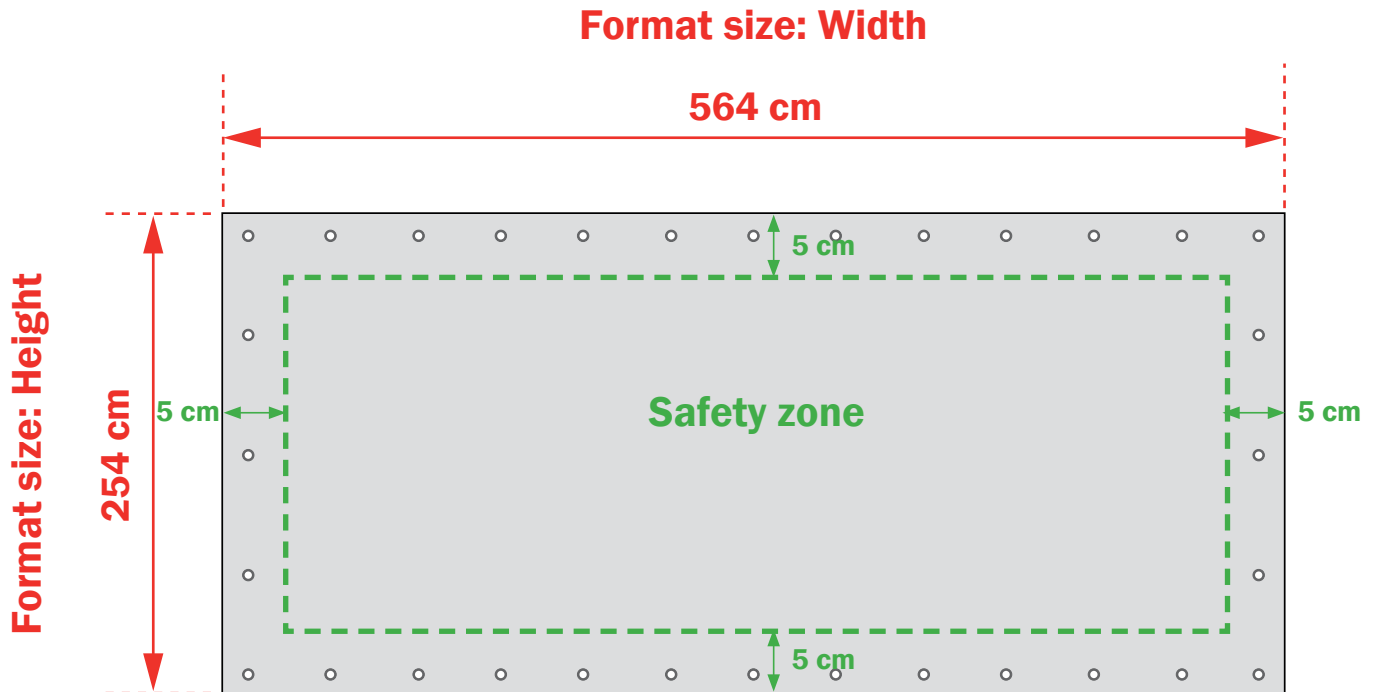

Container Frame / Type CF008

Background images or background colours should be extended to the edges of the canvas (entire width + height)
We recommend to use the print first before sewing the rings.

Specifications for submittal of print:

Size of frame W x H (Inside dimensions)	Size of print W x H (Per frame)
580 x 270 cm	564 x 254 cm

PDF (printing quality) • Without cutting indications • Transfer text in letter outlines • Scale 1:1