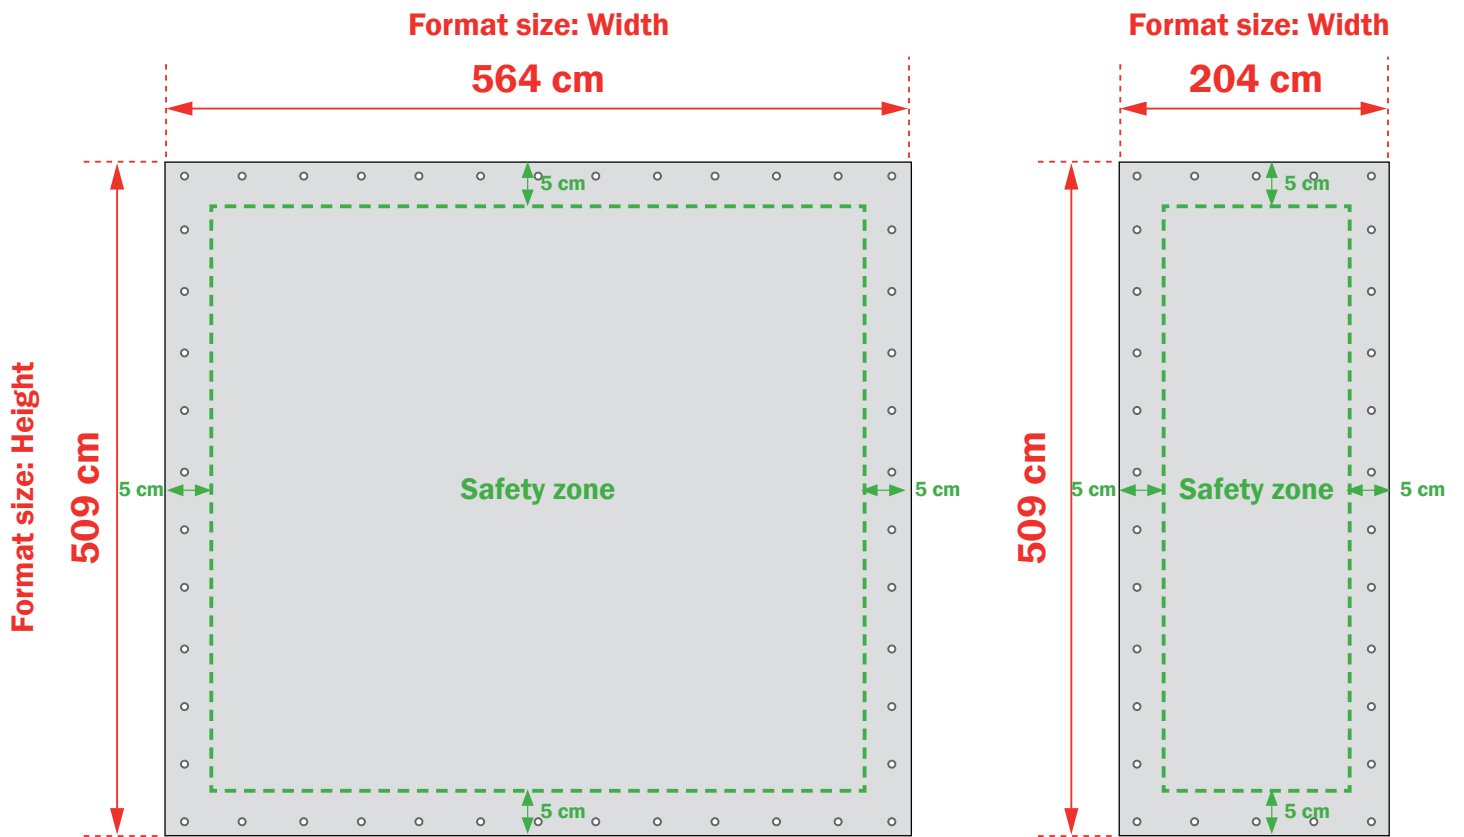

# Container Frame / Type CF009

Background images or background colours should be extended to the edges of the canvas (entire width + height)  
We recommend to use the print first before sewing the rings.

## Specifications for submittal of print:

Size of frame W x H (Inside dimensions)	Size of print W x H (Per frame)
580 x 525 cm 220 x 525 cm	564 x 509 cm 204 x 509 cm

PDF (printing quality) • Without cutting indications • Transfer text in letter outlines • Scale 1:1