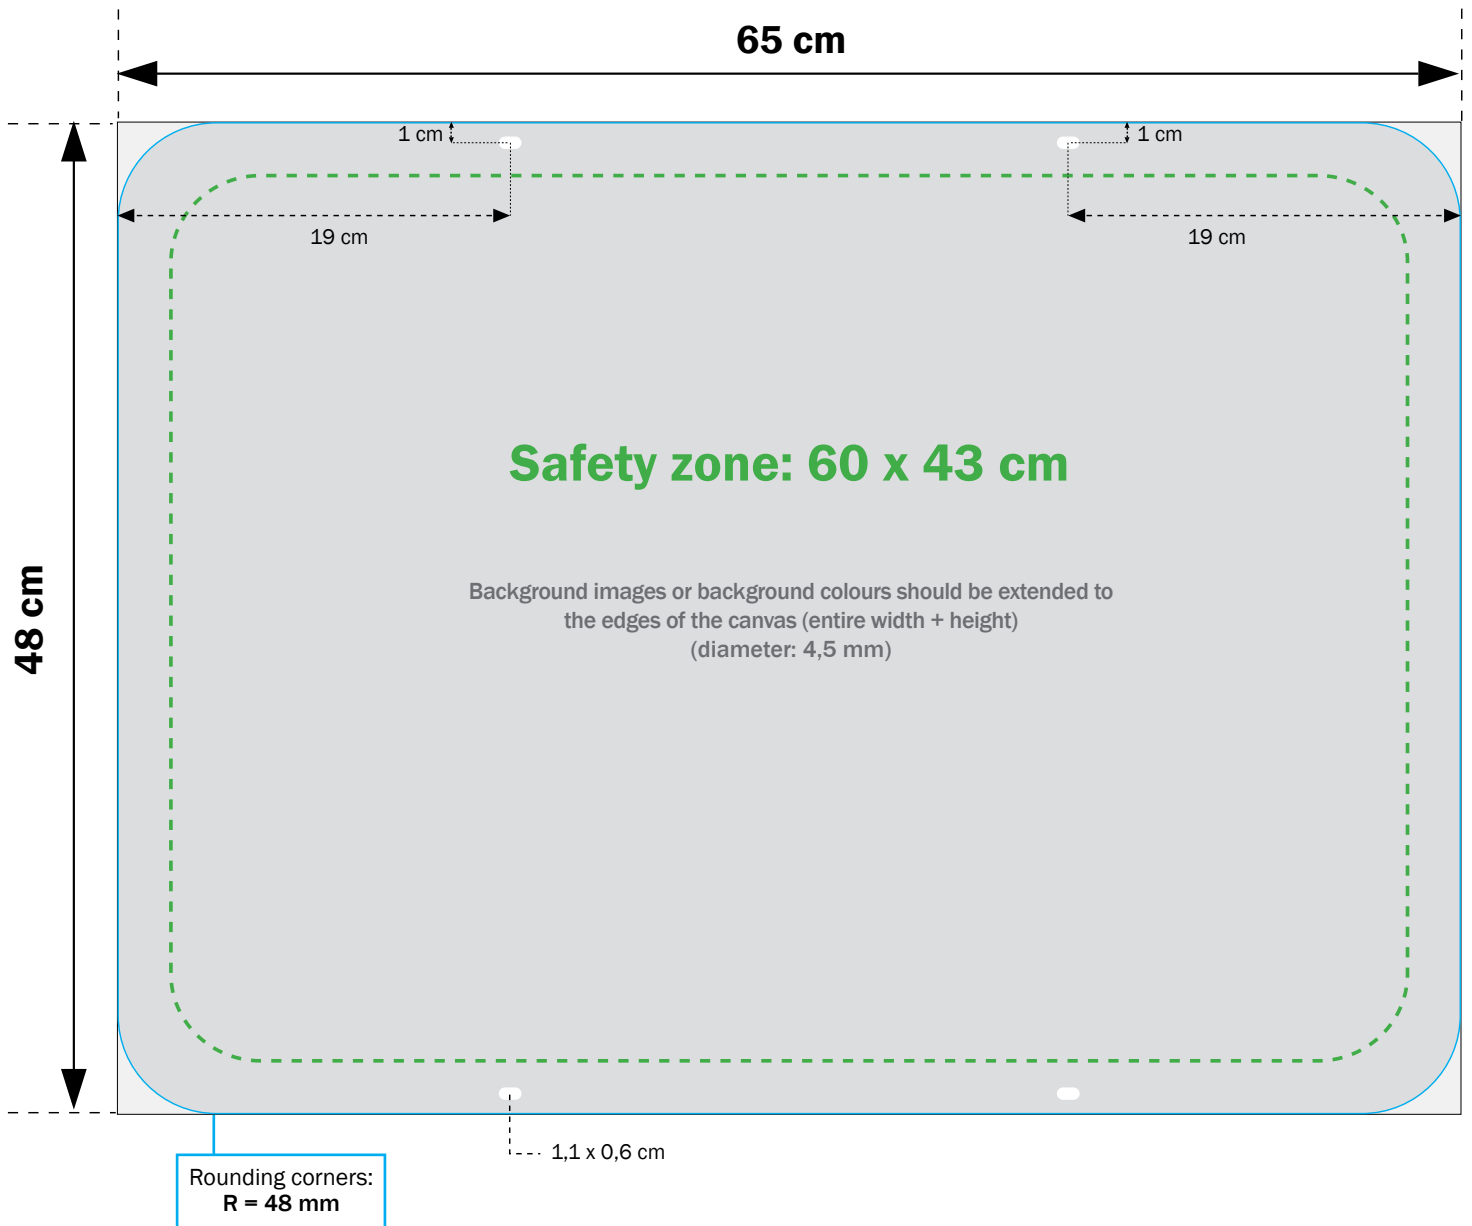

Broker signs (Landscape)

Specifications for submittal of print:

Format size: W: 65 cm H: 48 cm
Visible size: Rounding corners R=48 mm
Numbers of print: Double sided

Print document / file:

- PDF (printing quality)
- Without cutting indications, scale 1:1
- Transfer text in letter outlines

Broker signs (Landscape)

Article number	Size	Internal size	Board	Weight
11900	70,5 x 54 cm	66,5 x 50 cm	65 x 48 cm	5 kg

- Diameter screw hole plate mounting: 4,5 mm
- Diameter frame / board holder: 18 mm
- Measurement size: Length 90 cm. Diameter 22 mm

- Dimension of base: Length 120 cm. Diameter 16 mm
- Advice board size: 650 x 480 x 3 mm (Rounding corners R=48 mm)
- Size stand: Adjustable about 100 until 150 cm

Attention: Angles must be rounded.