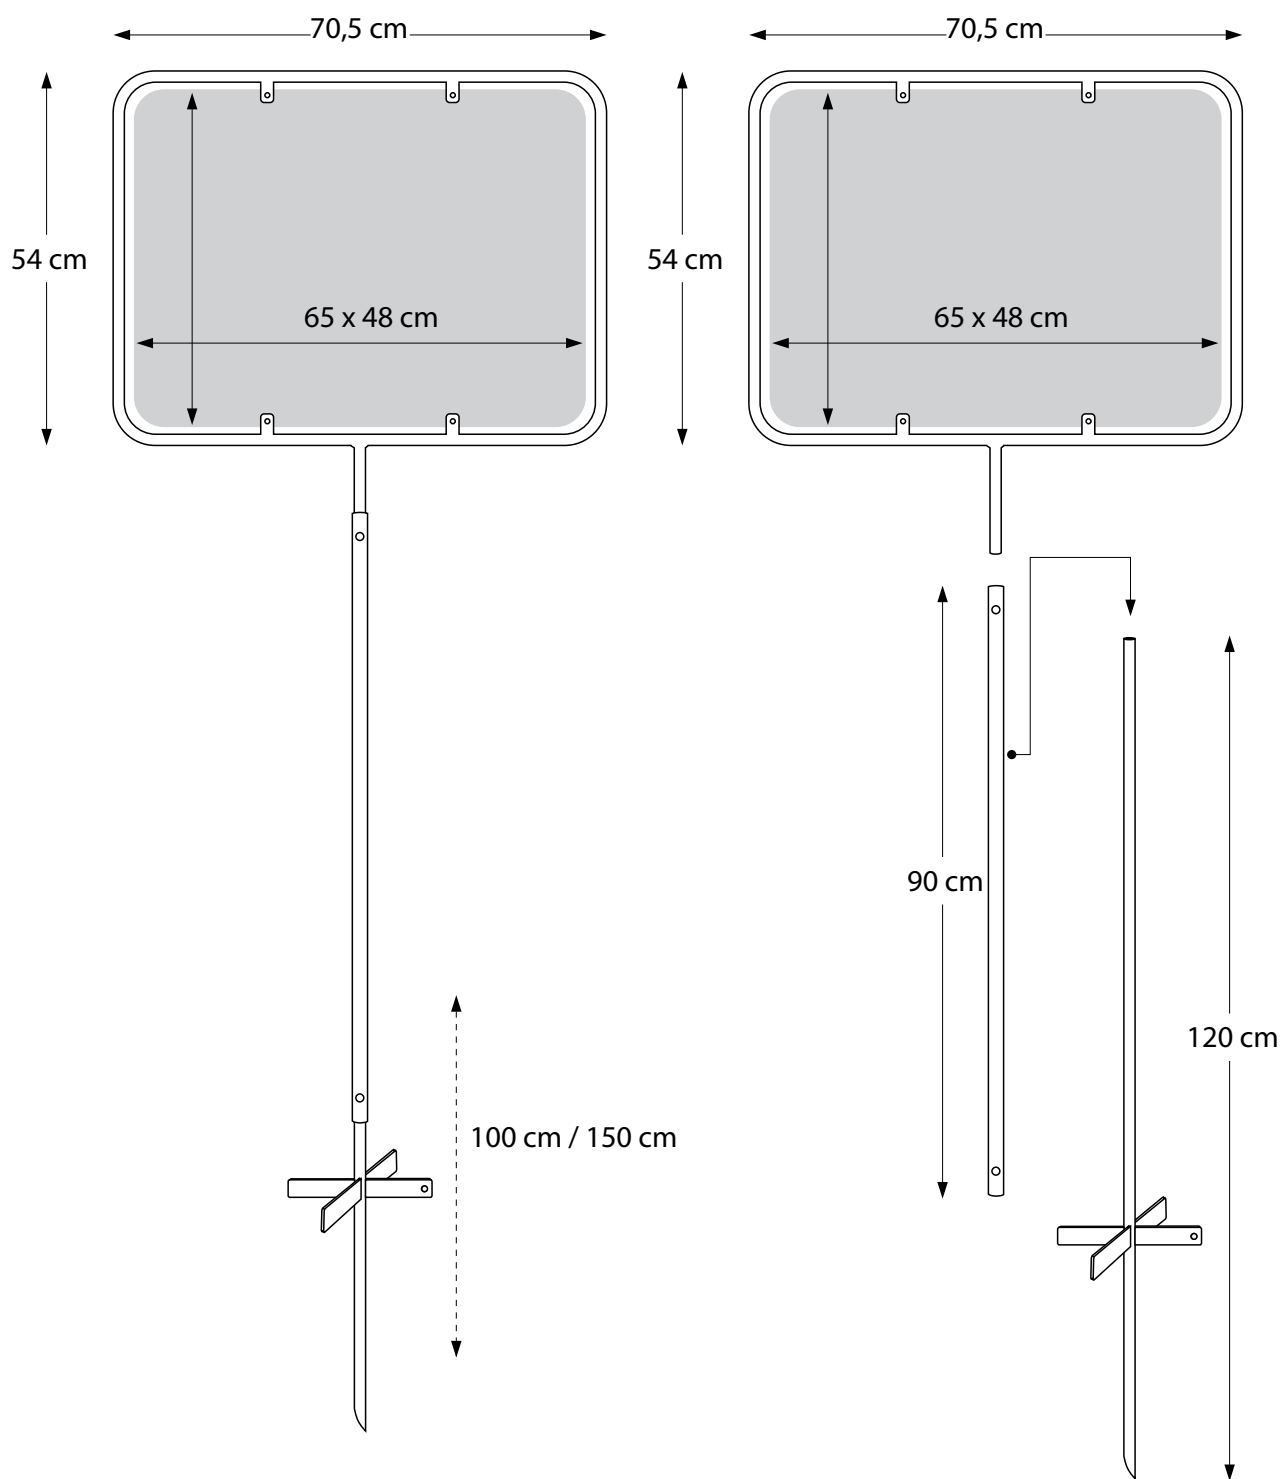

Broker signs (Landscape)

Specifications for submittal of print:

Format size: W: 65 cm H: 48 cm
Visible size: Rounding corners R=48 mm
Numbers of print: Double sided

Print document / file:

- PDF (printing quality)
- Without cutting indications, scale 1:1
- Transfer text in letter outlines

Broker signs (Landscape)

Article number	Size	Internal size	Board	Weight
11900	70,5 x 54 cm	66,5 x 50 cm	65 x 48 cm	5 kg

- Diameter screw hole plate mounting: 4,5 mm
- Diameter frame / board holder: 18 mm
- Measurement size: Length 90 cm. Diameter 22 mm

- Dimension of base: Length 120 cm. Diameter 16 mm
- Advice board size: 650 x 480 x 3 mm (Rounding corners R=48 mm)
- Size stand: Adjustable about 100 until 150 cm

Attention: Angles must be rounded.